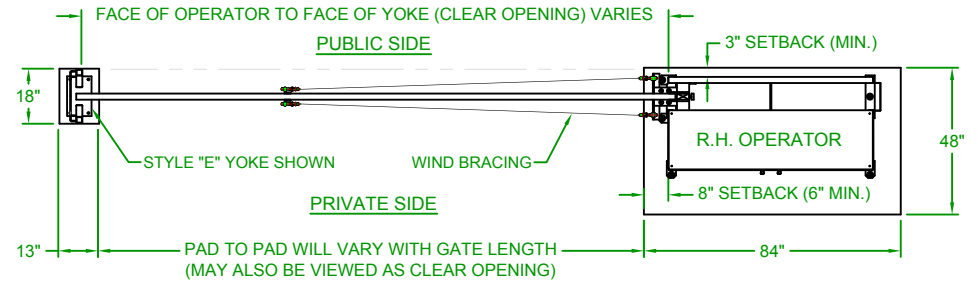

LEFTHAND - VERTICAL PIVOT GATE (VPG)

PLAN VIEW

RIGHTHAND - VERTICAL PIVOT GATE (VPG)

PLAN VIEW

ELEVATION VIEW
VIEWED FROM PRIVATE SIDE

ELEVATION VIEW
VIEWED FROM PRIVATE SIDE

NOTES:

- 1) ALL OF OUR GATES ARE TYPICALLY DRAWN FROM THE PRIVATE SIDE LOOKING OUT.
- 2) LENGTH AND HEIGHT VARIES, CONSULT WITH AUTOGATE SALES FOR MORE INFORMATION.
- 3) SHOWN WITH STANDARD 5' STYLE "E" YOKE. SEE DRAWING #105 FOR YOKE STYLES.
- 4) CONTOURS AND CURBS WILL REQUIRE CUSTOM DRAWINGS. (CONSULT WITH AUTOGATE).

		DO NOT SCALE			NOTICE		Date: 4/19/07	 <p>AutoGate Gate Entry Systems Berlin Heights, Ohio FAX (419) 588-3514</p>
Rev.:	Description:	Date:	Drn. By:	Ckd. By:	THE INFORMATION CONTAINED ON THIS DOCUMENT IS CONFIDENTIAL. ANY DISSEMINATION, UNAPPROVED DISCLOSURE OR COPYING OF THIS INFORMATION IS STRICTLY PROHIBITED.		Drn. By: MKS	
C	COMBINED LEFT AND RIGHT HAND GATES ON ONE PRINT	07/20/16	MKS	KAY	UNLESS OTHERWISE SPECIFIED DIMENSIONS ARE IN INCHES ANGLES ± 1° XX ± 1/32, .XX ± .01, .XXX ± .005		Ckd. By: DMR	
B	VPG WAS VPL & INCREASED BARRIER SCREEN COVERAGE	04/29/15	MKS	DMR			Dwg.: 1000 Islander VPG	
A	UPDATED PRINT - OPERATOR SHOWN MORE ACCURATELY	03/04/13	SLD	MKS			Title: 1000 Islander Vertical Pivot Gate (VPG)	