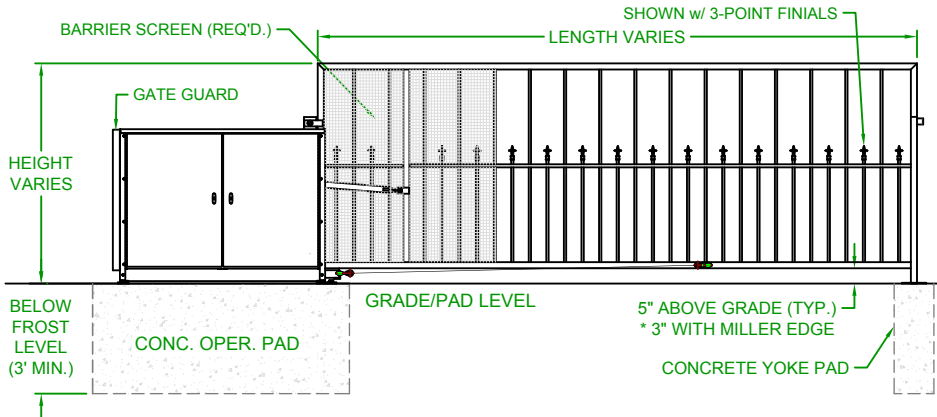

LEFTHAND - VERTICAL PIVOT GATE (VPG)

PLAN VIEW

RIGHTHAND - VERTICAL PIVOT GATE (VPG)

PLAN VIEW

ELEVATION VIEW
VIEWED FROM PRIVATE SIDE

ELEVATION VIEW
VIEWED FROM PRIVATE SIDE

NOTES:

- 1) ALL OF OUR GATES ARE TYPICALLY DRAWN FROM THE PRIVATE SIDE LOOKING OUT.
- 2) LENGTH AND HEIGHT VARIES, CONSULT WITH AUTOGATE SALES FOR MORE INFORMATION.
- 3) SHOWN WITH STANDARD 5' STYLE "E" YOKE. SEE DRAWING #105 FOR YOKE STYLES.
- 4) CONTOURS AND CURBS WILL REQUIRE CUSTOM DRAWINGS. (CONSULT WITH AUTOGATE).

		DO NOT SCALE			NOTICE		Date: 4/19/07	 <p>AutoGate Gate Entry Systems Berlin Heights, Ohio FAX (419) 588-3514</p>
Rev.:	Description:	Date:	Drn. By:	Ckd. By:	THE INFORMATION CONTAINED ON THIS DOCUMENT IS CONFIDENTIAL. ANY DISSEMINATION, UNAPPROVED DISCLOSURE OR COPYING OF THIS INFORMATION IS STRICTLY PROHIBITED.		Drn. By: MKS	
C	COMBINED LEFT AND RIGHT HAND GATES ON ONE PRINT	07/20/16	MKS	KAY	UNLESS OTHERWISE SPECIFIED DIMENSIONS ARE IN INCHES ANGLES ± 1° XX ± 1/32, .XX ± .01, .XXX ± .005		Ckd. By: DMR	
B	VPG WAS VPL & INCREASED BARRIER SCREEN COVERAGE	04/29/15	MKS	DMR			Dwg.: 1000 Islander VPG	
A	UPDATED PRINT - OPERATOR SHOWN MORE ACCURATELY	03/04/13	SLD	MKS			Title: 1000 Islander Vertical Pivot Gate (VPG)	