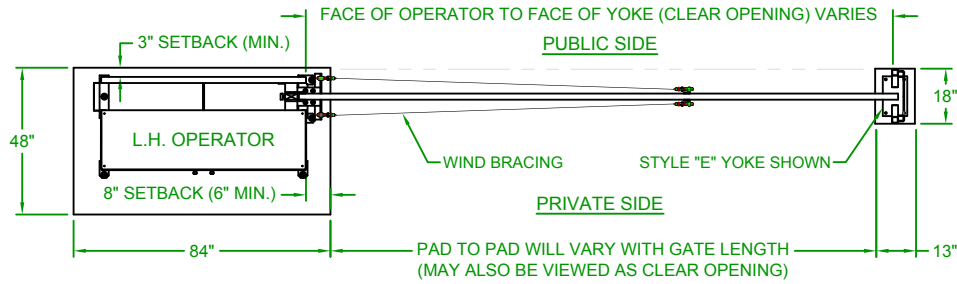

LEFTHAND - VERTICAL PIVOT GATE (VPG)

PLAN VIEW

RIGHTHAND - VERTICAL PIVOT GATE (VPG)

PLAN VIEW

ELEVATION VIEW
VIEWED FROM PRIVATE SIDE

ELEVATION VIEW
VIEWED FROM PRIVATE SIDE

NOTES:

- 1) ALL OF OUR GATES ARE TYPICALLY DRAWN FROM THE PRIVATE SIDE LOOKING OUT.
- 2) LENGTH AND HEIGHT VARIES, CONSULT WITH AUTOGATE SALES FOR MORE INFORMATION.
- 3) SHOWN WITH STANDARD 5' STYLE "E" YOKE. SEE DRAWING #105 FOR YOKE STYLES.
- 4) CONTOURS AND CURBS WILL REQUIRE CUSTOM DRAWINGS. (CONSULT WITH AUTOGATE).

		DO NOT SCALE			NOTICE		Date: 4/19/07	 <p>AutoGate Gate Entry Systems Berlin Heights, Ohio FAX (419) 588-3514</p>
Rev.:	Description:	Date:	Drn. By:	Ckd. By:	THE INFORMATION CONTAINED ON THIS DOCUMENT IS CONFIDENTIAL. ANY DISSEMINATION, UNAPPROVED DISCLOSURE OR COPYING OF THIS INFORMATION IS STRICTLY PROHIBITED.		Drn. By: MKS	
C	COMBINED LEFT AND RIGHT HAND GATES ON ONE PRINT	07/20/16	MKS	KAY	UNLESS OTHERWISE SPECIFIED DIMENSIONS ARE IN INCHES ANGLES ± 1° XX ± 1/32, .XX ± .01, .XXX ± .005		Ckd. By: DMR	
B	VPG WAS VPL & INCREASED BARRIER SCREEN COVERAGE	04/29/15	MKS	DMR			Dwg.: 1000 Islander VPG	
A	UPDATED PRINT - OPERATOR SHOWN MORE ACCURATELY	03/04/13	SLD	MKS			Title: 1000 Islander Vertical Pivot Gate (VPG)	