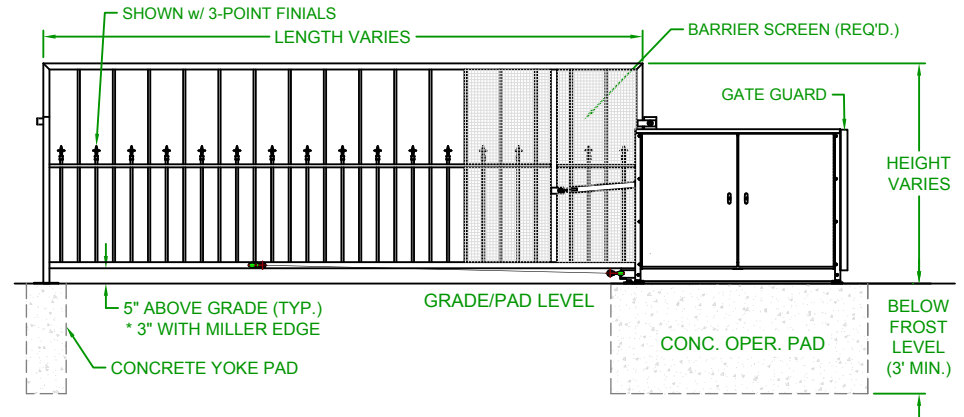

LEFTHAND - VERTICAL PIVOT GATE (VPG)

PLAN VIEW

RIGHTHAND - VERTICAL PIVOT GATE (VPG)

PLAN VIEW

ELEVATION VIEW
VIEWED FROM PRIVATE SIDE

ELEVATION VIEW
VIEWED FROM PRIVATE SIDE

NOTES:

- 1) ALL OF OUR GATES ARE TYPICALLY DRAWN FROM THE PRIVATE SIDE LOOKING OUT.
- 2) LENGTH AND HEIGHT VARIES, CONSULT WITH AUTOGATE SALES FOR MORE INFORMATION.
- 3) SHOWN WITH STANDARD 5' STYLE "E" YOKE. SEE DRAWING #105 FOR YOKE STYLES.
- 4) CONTOURS AND CURBS WILL REQUIRE CUSTOM DRAWINGS. (CONSULT WITH AUTOGATE).

		DO NOT SCALE			NOTICE		Date: 4/19/07	 <p>AutoGate Gate Entry Systems Berlin Heights, Ohio FAX (419) 588-3514</p>
Rev.:	Description:	Date:	Drn. By:	Ckd. By:	THE INFORMATION CONTAINED ON THIS DOCUMENT IS CONFIDENTIAL. ANY DISSEMINATION, UNAPPROVED DISCLOSURE OR COPYING OF THIS INFORMATION IS STRICTLY PROHIBITED.		Drn. By: MKS	
C	COMBINED LEFT AND RIGHT HAND GATES ON ONE PRINT	07/20/16	MKS	KAY	UNLESS OTHERWISE SPECIFIED DIMENSIONS ARE IN INCHES ANGLES ± 1° XX ± 1/32, .XX ± .01, .XXX ± .005		Ckd. By: DMR	
B	VPG WAS VPL & INCREASED BARRIER SCREEN COVERAGE	04/29/15	MKS	DMR			Dwg.: 1000 Islander VPG	
A	UPDATED PRINT - OPERATOR SHOWN MORE ACCURATELY	03/04/13	SLD	MKS			Title: 1000 Islander Vertical Pivot Gate (VPG)	