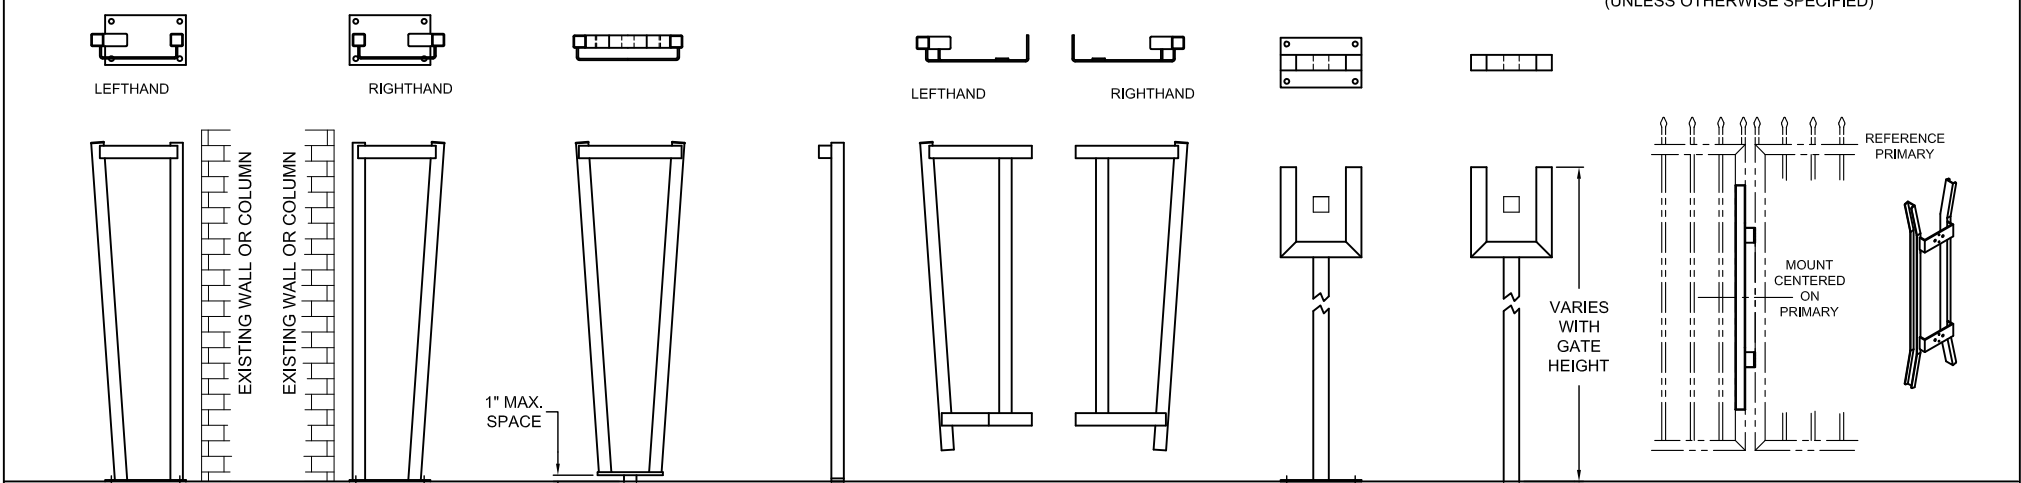

GRADE

STYLE 'A'
POST MOUNTED

STYLE 'B'
POST MOUNTED

STYLE 'C'
OFFSET WALL OR POST MOUNTED

STYLE 'D'
WALL OR POST MOUNT

STYLE 'DA5'
PAD MOUNTED

STYLE 'E'
* STANDARD *
PAD MOUNTED

STYLE 'DUAL SPLIT'
FOR DUAL GATES 8' AND TALLER
MOUNT HIGH ON PRIMARY, LOW ON SECONDARY
(UNLESS OTHERWISE SPECIFIED)

GRADE

STYLE 'F'
GATE PERPENDICULAR TO WALL

STYLE 'G'
BURIED IN THE GROUND

STYLE 'H'
OFFSET WALL OR POST MOUNTED

STYLE 'BARRACUDA'
PAD MOUNTED OR BURIED

STYLE 'DUAL CENTER'
FOR DUAL GATES SHORTER THAN 8'
MOUNTED ON THE PRIMARY GATE
(UNLESS OTHERWISE SPECIFIED)

NOTES:

- * STANDARD PAD AND POST MOUNTED YOKEs ARE 5" TALL.
- * STYLES 'G' AND 'BARRACUDA' RECESS ADDITIONAL 36" BELOW GRADE.
- * STYLES 'A','B','C','D' & 'H' ARE MOUNTED 5" ABOVE GRADE.
- * UNLESS SPECIFIED, GATE IS FURNISHED WITH STYLE 'E'.
- * PRIMARY AND SECONDARY YOKE CONFIGURATION BASED ON HEIGHT.