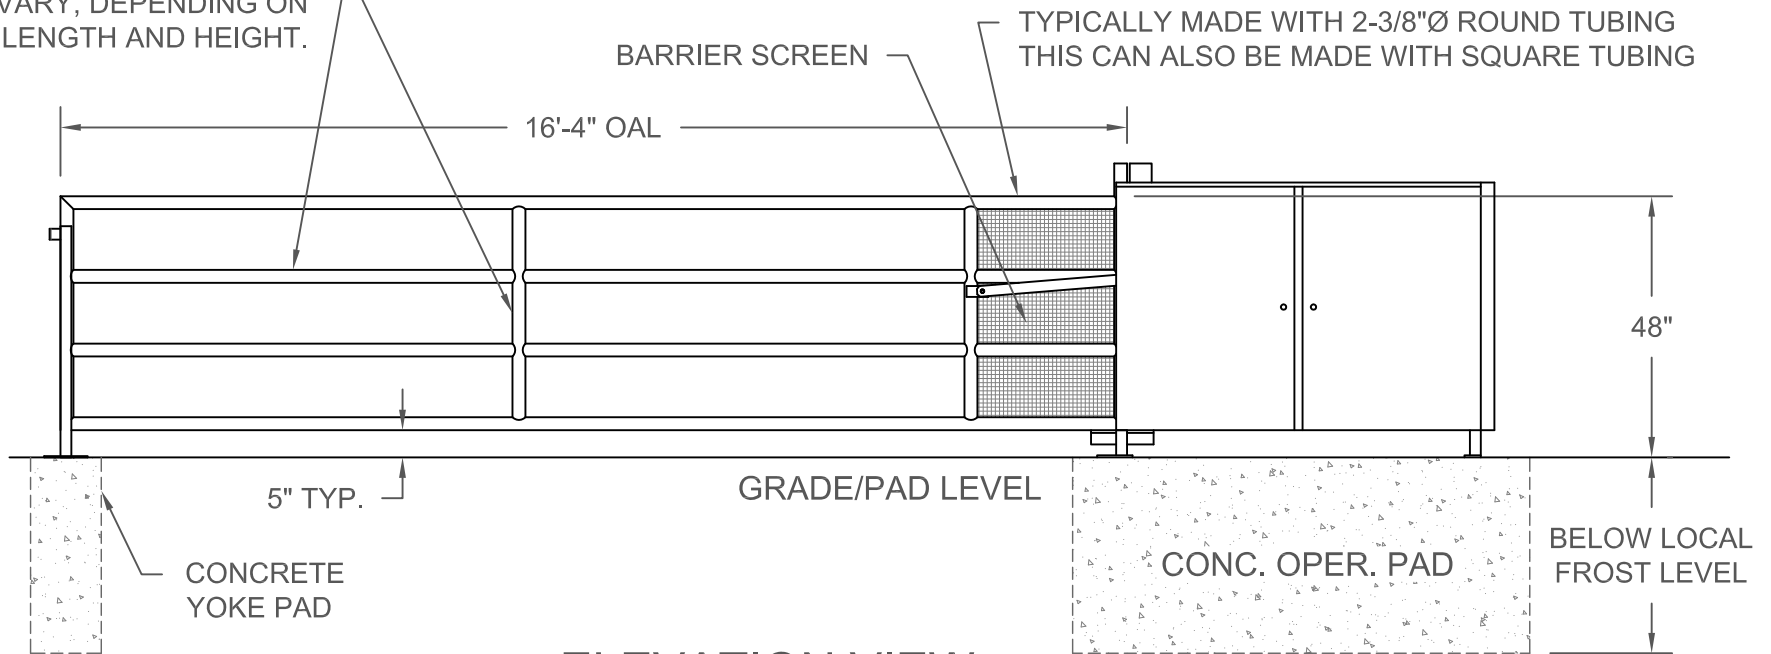

NO. OF RAILS & UPRIGHTS CAN VARY, DEPENDING ON THE LENGTH AND HEIGHT.

**IMPORTANT NOTES:**

- 1) ALL OF OUR GATES ARE TYPICALLY DRAWN FROM THE PRIVATE SIDE LOOKING OUT.
- 2) LENGTH & HEIGHT VARY, CONSULT WITH AUTOGATE SALES FOR MORE INFORMATION.
- 3) SHOWN WITH OPTIONAL BARRACUDA STYLE YOKE. (SEE DRAWING #105 FOR YOKES)
- 4) CONTOURS & CURBS WILL REQUIRE CUSTOM DRAWINGS. (CONSULT W/ AUTOGATE)

Date:	4/19/07	
Drn. By:	MKS	
Ckd. By:		
Dwg.: 100 Cornhusker VPL (16' x 4') Righthand.dwg		Berlin Heights, Ohio FAX (419) 588-3514
Title: 100 Cornhusker VPL (16'x4') Righthand		